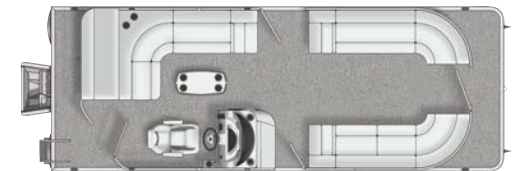

240 Rally Cruise (CS)

See pages 10-13 for additional features, options and floorplans.