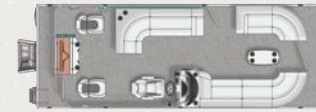

FLOORPLANS AND SPECIFICATIONS

CS

CW

CWDH

FC

FS

FC 240

SPECIFICATIONS

	240		220		200	
Overall Length (Includes ladder)	25'9"	7.85 m	23'5"	7.14 m	22'1"	6.73 m
Pontoon Length	24'	7.32 m	22'	6.71 m	20'	6.10 m
Pontoon Diameter (.080 gauge)	25"	63.50 cm	25"	63.50 cm	25"	63.50 cm
Beam	8'6"	2.59 m	8'6"	2.59 m	8'6"	2.59 m
Weight (2 tubes/3 tubes)	2,705/3,400#	1,227/1,542 kg	2,495/3,010#	1,132/1,365 kg	2,265/2,560#	1,027 kg/1,161 kg
Max Weight Capacity* (2 tubes/3 tubes)	2,314/2,679#	1,050/1,215 kg	2,073/2,410#	940/1,093 kg	1,918/2,222#	870/1,007 kg
Max Person Weight Capacity* (2 tubes/3 tubes)	12-13/14-15	12-13/14-15	10-11/12-13	10-11/12-13	9-10/11	9-10/11
Max HP Capacity (2 tubes/3 tubes)	150/200	150/200	150/200	150/200	115/150	115/150
Fuel Capacity (2 tubes/V3 Package)	28/37 gal	106/140 L	28/37 gal	106/140 L	28/37 gal	106/140 L
Draft Up/Draft Down	12"/21"	31 cm/53 cm	12"/21"	31 cm/53 cm	12"/21"	31 cm/53 cm
Bimini Clearance (Bimini and stern lights down)	62"	158 cm	62"	158 cm	62"	158 cm

All Models: Storage below all lounge furniture

FC & FS: Rod Storage Livewell

*Note: Max capacity = person + motor + gear.
Engine size affects capacity. Tube diameter also changes capacity.