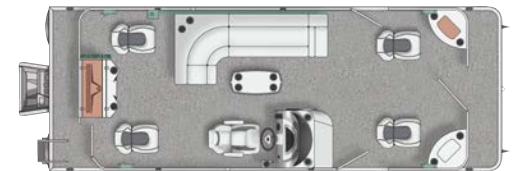

FISH IN COMPLETE COMFORT.

The FS is outfitted with four fishing seats, one at each corner. Two bow angling stations are ready with cup holders, tool holders, a livewell and tackle tray storage. At the stern, the Rally FS features a fishing station with 15-gallon livewell and vertical rod holders for four rods, a unique lockable rod rack system that holds four 8' foot rods and an easy access fish ruler. All of this leads to a better, more comfortable fishing experience.

- *Four fishing seats provide maximum fishability for everyone on board*
- *Bow angling stations with cup holders, storage and livewell*
- *Lockable, fully integrated rod rack system holds four 8' rods*
- *Easy access fish ruler with designated storage*
- *Fully featured fishing station*
- *Helm station equipped with a comfortable helm chair*

240 Rally Fish (FS)