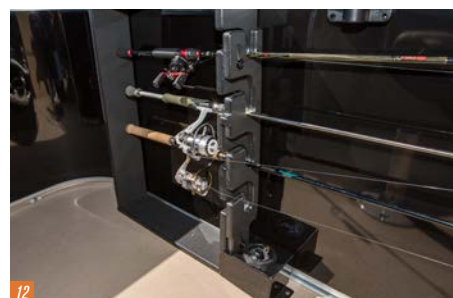

10 Fishing Station featuring 15-Gallon Livewell with Light & Pump, Vertical Rod Storage & More
(Standard on Rally & Rally DX FC & FS models)

11 Deluxe Seat
(Standard on Rally FC & FS models, Upgraded Pro Seat Standard on Rally DX FC & FS models)