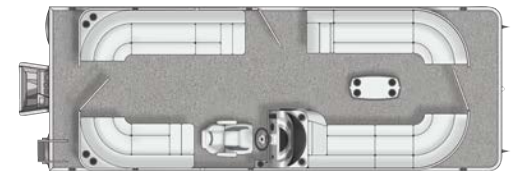

A PASSAGEWAY TO FUN.

Take the CW for a spin and you'll soon see what kind of fun is possible. Featuring a spacious open walkthrough layout, the CW has four chaise lounges that offer plenty of room for relaxing and entertaining. So if finding the time of your life is what you're after, look no further than the CW.

- *Convenient walkthrough layout allows for plenty of movement throughout the deck*
- *Helm station equipped with a comfortable helm chair*
- *Four chaise lounges (two in front, two in back) that are perfect for sunning, lounging or entertaining*
- *Removable table with cup holders*

240 Rally Center Walkthrough (CW)