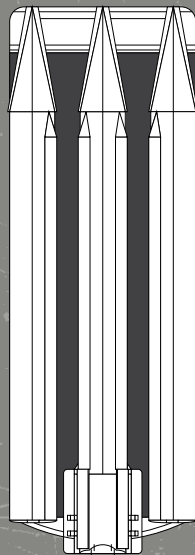

1 REINFORCED PONTOON TUBES

The Rally's 25" and 27" tube chambers overlap and are locked together with a fully welded seam, creating a rock solid bond. Baffles are welded into each chamber for added strength and a tighter seal. In the event of puncture, the sealed chambers keep the pontoon afloat.

The 25-inch center tube is paired with hydrodynamic motor pod. The sleek, long structure creates better water flow and less drag for superior performance.

OTHER FEATURES INCLUDE:

- Reinforced Nose Cone for Rough Water
- Full-length Keels
- Full-length Lifting Strakes
- Partial Aluminum Underdeck Skin