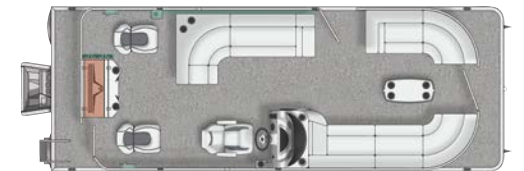

FISH. CRUISE. FISH SOME MORE.

As the perfect combination of fishing boat and recreation boat, the FC can take you to some pretty amazing places. The FC ups the ante by adding a unique fishing station with 15-gallon livewell and vertical rod holders, lockable rod racks that hold four 8' foot rods and an easy access fish ruler. And when you want to relax between bites, there's a convenient and comfortable L-Lounge with table. So when you've put in a few good hours at the office, take the family for a spin or three around the lake. Then hand everyone a rod and see what else you can catch.

- *Dual stern fishing seats make for a better fishing experience*
- *Lockable, fully integrated rod rack system holds four 8' rods*
- *Easy access fish ruler with designated storage*
- *Fully featured fishing station*
- *Bow chaise lounges with table*
- *Helm station equipped with a comfortable helm chair*

240 Rally Fish & Cruise (FC)