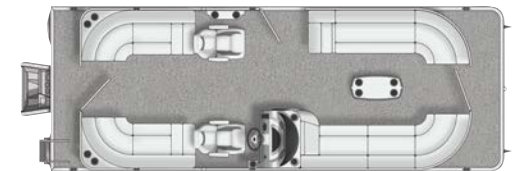

240 Rally Center Walkthrough Dual Helm (CWDH)