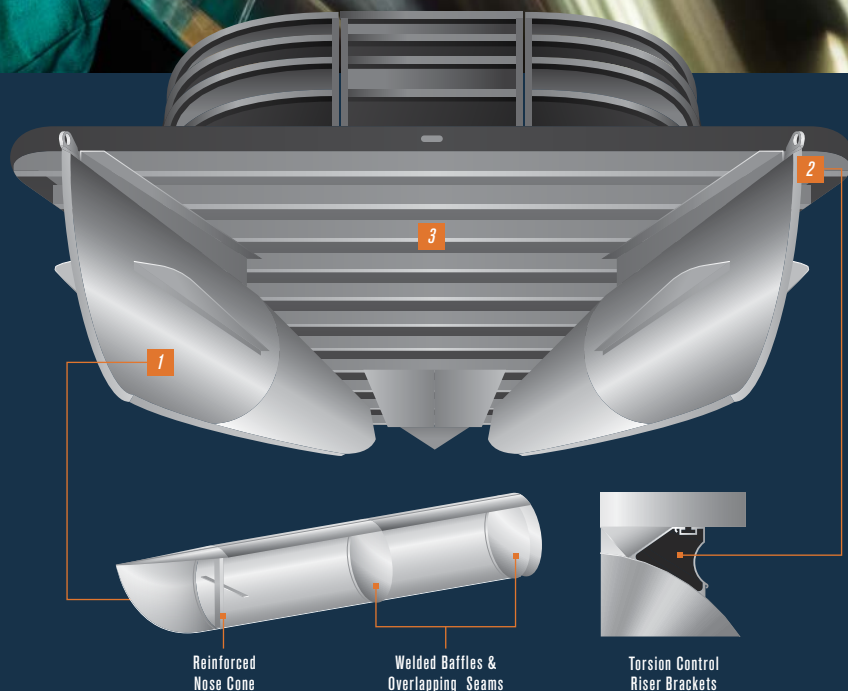

CRESTLINER
FORGED WITH STRENGTH. DEFINED BY DURABILITY.

RECREATION WITHOUT COMPROMISE.

Meet the Rally. This all-new pontoon features the expert style and craftsmanship you expect from Crestliner, with all the benefits of a high quality pontoon boat. A certain confidence comes with over 70 years of building boats that deliver unbeatable durability and performance, and it definitely comes through in the Rally. Precision engineered to enhance your time on the water, the Rally is equally perfect for family fun or relaxing as it is for a day of fishing with your buddies. Because when it comes to being on the water, you don't compromise. Neither do we. The Rally is truly the pinnacle of fine craftsmanship.

It all starts with the Rally's solid foundation. First, high-grade sheets of aluminum are rolled into the durable pontoon tubes. Torsion control riser brackets and a crossmember system are welded to the tubes, giving the pontoon its structure and supporting the weight of the deck up. All that work underneath makes for an even better experience atop the Rally. Durable, handcrafted furniture delivers maximum comfort while premium audio and unique amenities round out the Rally experience.

1 REINFORCED PONTOON TUBES

The Rally's 25" and 27" tube chambers overlap and are locked together with a fully welded seam, creating a rock solid bond. Baffles are welded into each chamber for added strength and a tighter seal. In the event of puncture, the sealed chambers keep the pontoon afloat.

3 OPTIMIZED CROSSMEMBERS

The crossmembers are optimally spaced on the torsion control riser brackets to provide calculated support on weight-bearing loads where it's needed. Butyl rubber tape is applied on top of every crossmember creating a cushion and acting as an insulator from waves or rough water.